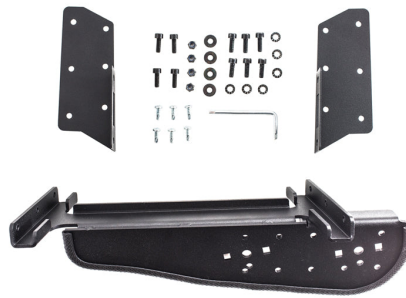

Image Gallery

In the box:

Mounting Options

Custom Vehicle Mounts