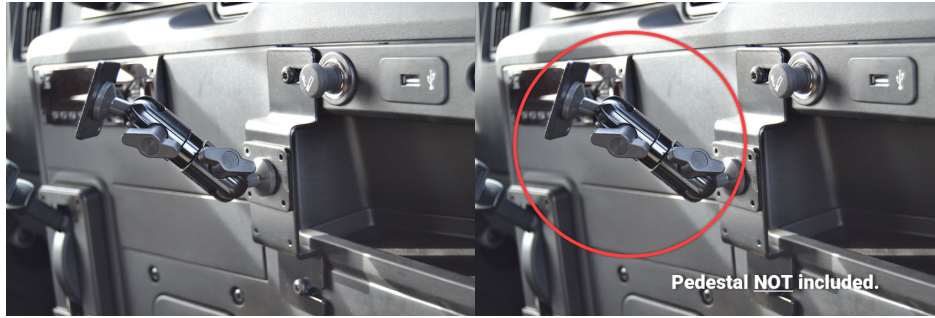

Image Gallery

Mounting Options

Custom Vehicle Mounts